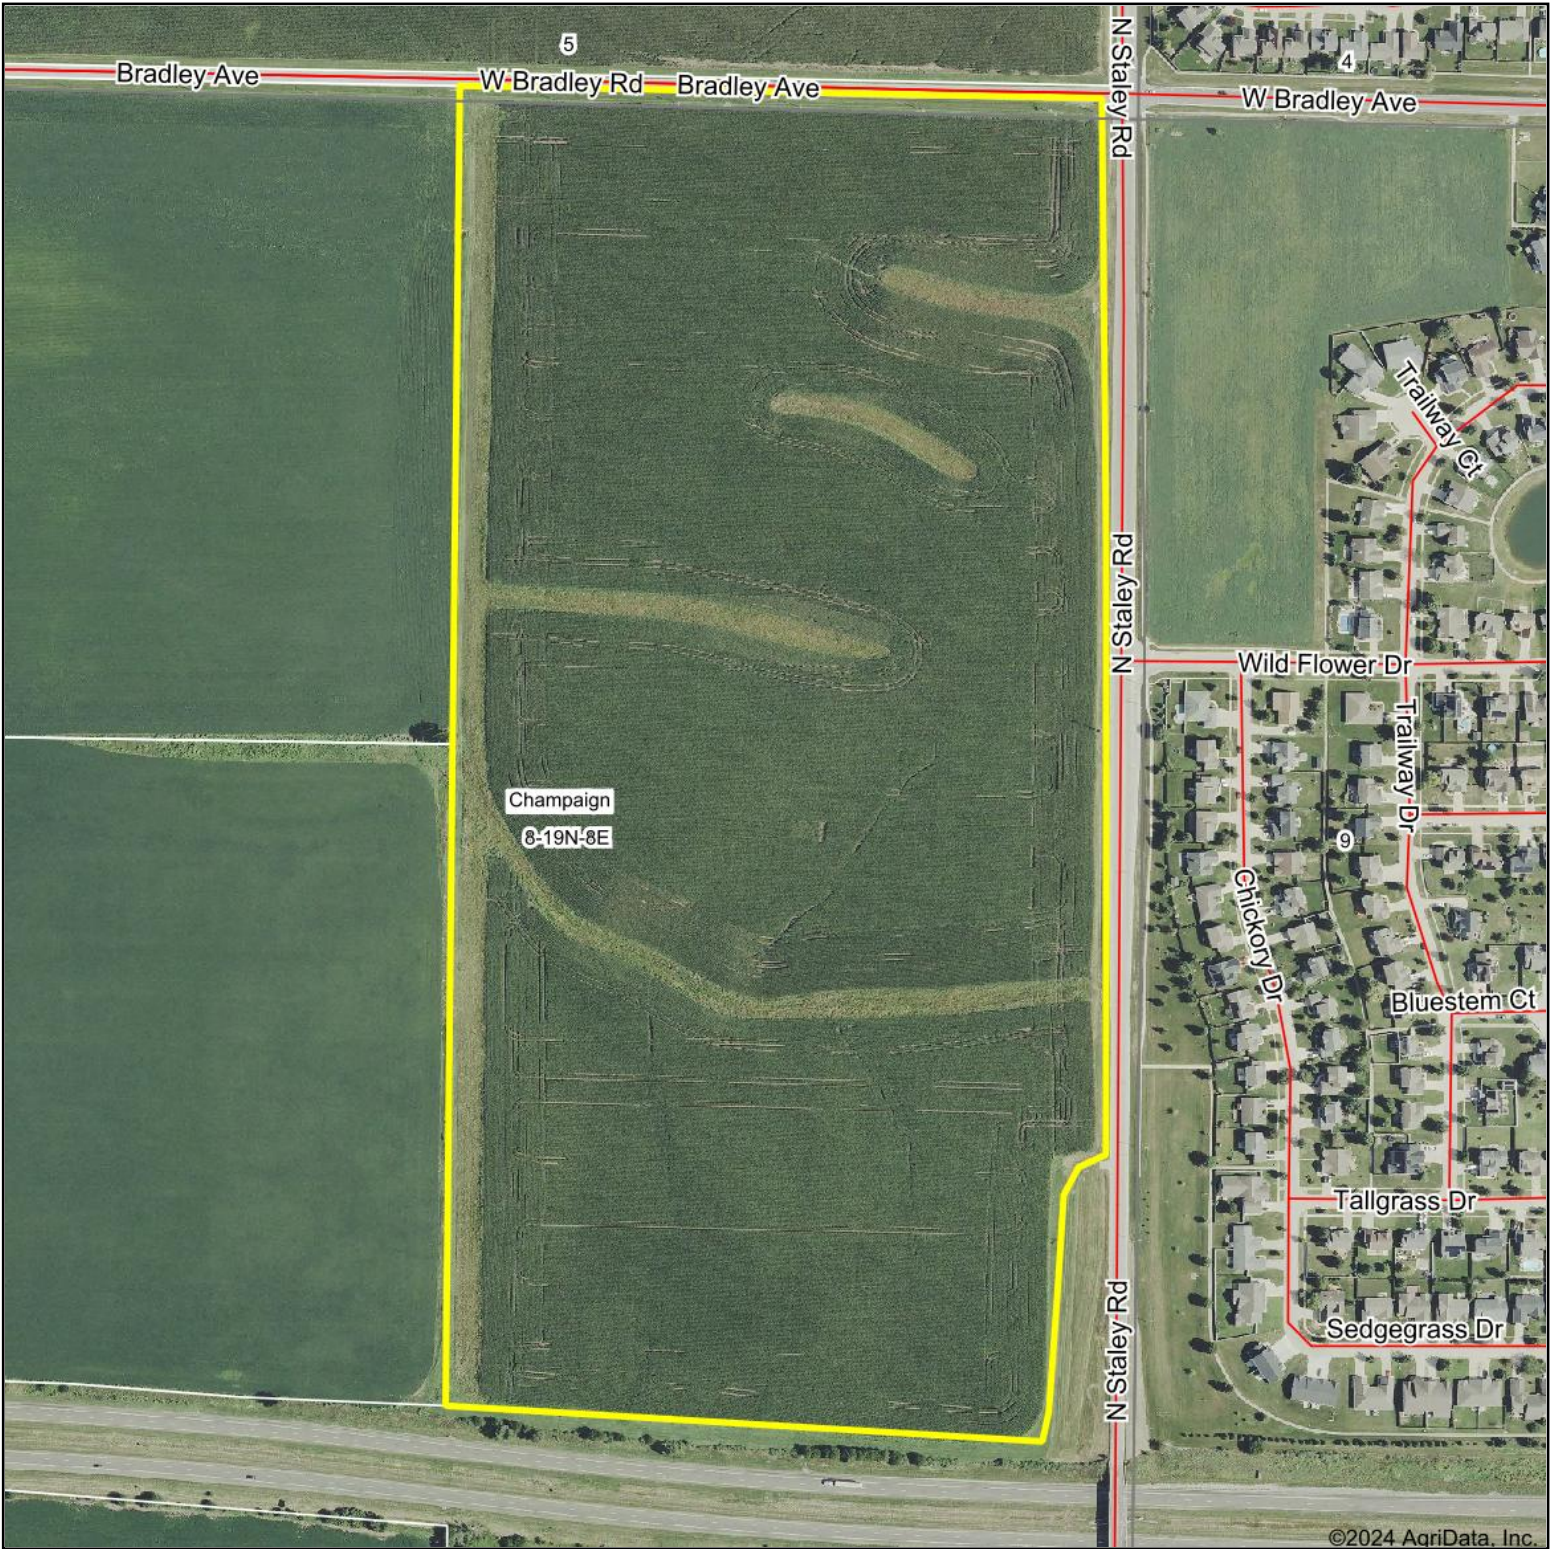

Aerial Map

©2024 AgriData, Inc.

Boundary Center: 40° 7' 26.97, -88° 19' 1.13

8-19N-8E
Champaign County
Illinois

6/24/2024