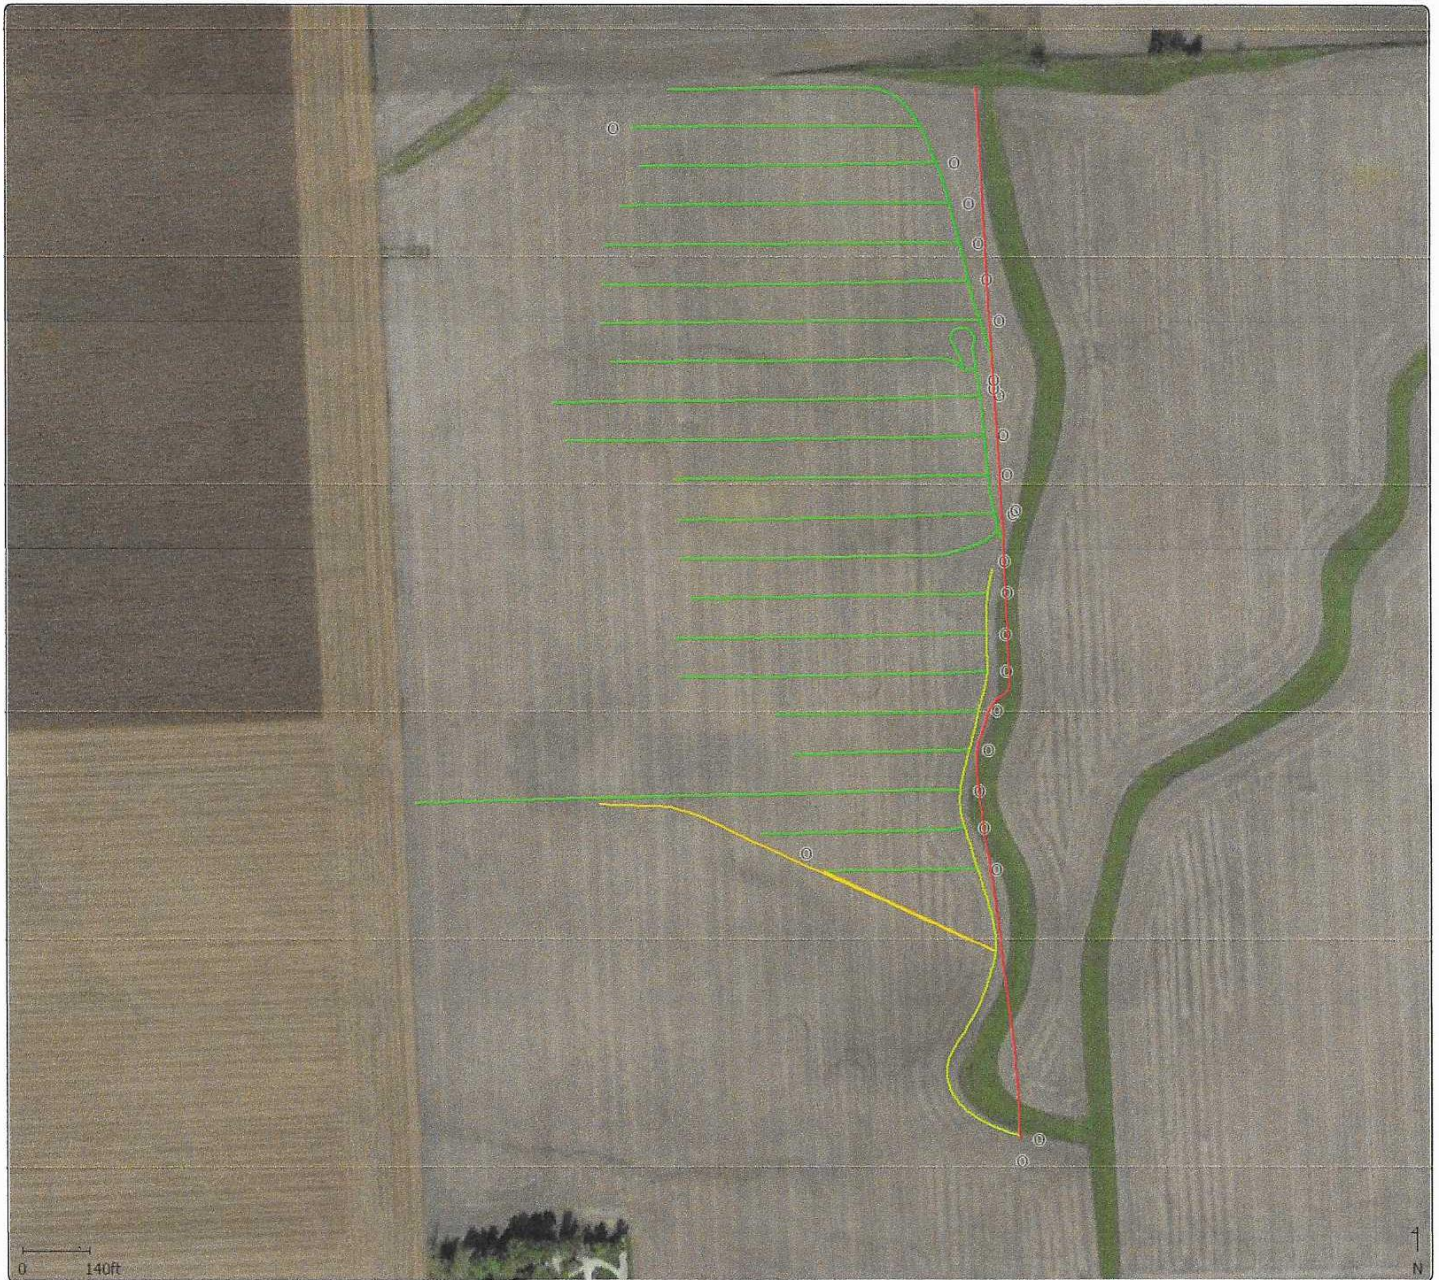

# Installed Tile 2021 - Bishop

Count : 1932

Area : 0.00 ac

Length : 19,473 ft

## Tile - Name

■	4 in( 14,718 ft)
■	6 in( 1,294 ft)
■	5 in( 1,255 ft)
■	7 in( 2,205 ft)

The Red line is old 7" clay

Yellow line is old 5" clay

Light green is new 6" plastic

Dark green is new 4" plastic